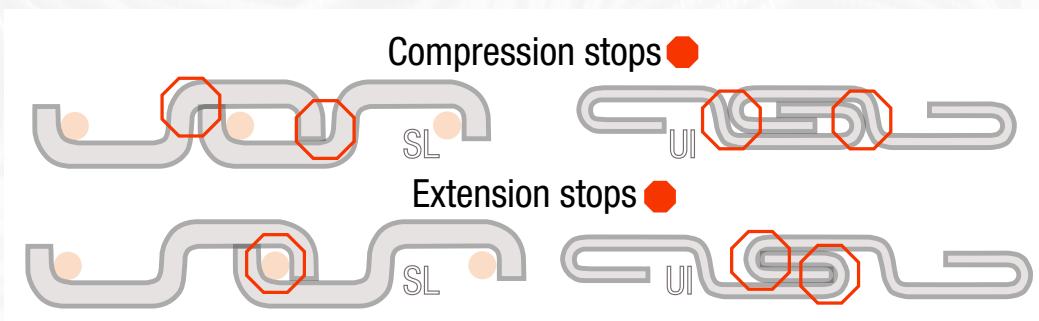

WHITE PAPER: Square Lock (SL) and Full Interlock (UI) Metal Conduit

ANAMET Electrical, Inc. roll forms strip metal to make flexible conduit in a variety of materials. Square lock (SL) and Full interlock (UI) conduit have similar features, but different benefits.

Square lock (SL)

- The square profile of the conduit gives space for packing, such as an optional integral bonding wire or nylon cord
- Conduit contacts an integral bonding wire, reducing electrical resistance and effectively meeting National Electrical Code (NEC) and Underwriters' Laboratories (UL) safety requirements
- Type UA, CW, HTUA, ZHUA and ASUA conduit in Trade sizes 3/8 to 1-1/4 inches is square lock (SL) conduit with an integral bonding wire
- Thick metal strip is used because roll forming bends less metal
- The square lock profile eases production of smaller diameter conduit

Square Lock (SL) Profile

Full interlock (UI)

- Type UA, CW, HTUA, ZHUA and ASUA conduit in Trade sizes 1-1/2 inches and larger is full interlock (UI) conduit without an integral bonding wire
- The complex full interlock profile requires thin metal strip
- Each turn of the UI conduit interlocks in a tight joint that resists twisting, breaking and crushing
- Saw cutting is the best method for cutting UI conduit

Full Interlock (UI) Profile

Conduit is formed in a spiral, like a metal spring, for versatile flexibility.

Comparison

- Conduit features block destructive compression and extension
- Stripwound conduit is more flexible, with a tighter bend radius, in smaller diameters
- Stripwound conduit is formed in a spiral like a metal spring
- Metal is folded less in each turn of the SL conduit, so it may weigh less than UI conduit of the same diameter. Packing in smaller diameter SL conduit can make it weigh nearly the same as UI conduit of the same diameter.